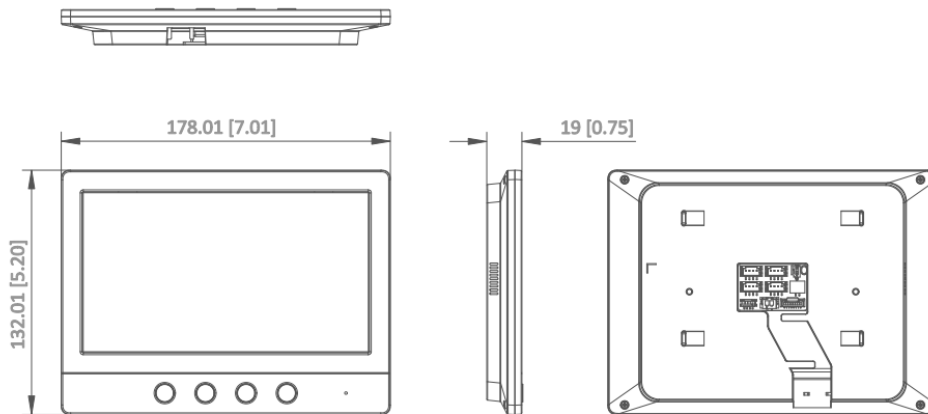

▪ Specification

| Display parameters | |
|-----------------------------------|--|
| Screen size | 7-inch |
| Operation method | Physical button |
| Type | Colorful TFT |
| Resolution | 1024 × 600 |
| Audio parameters | |
| Audio input | 1 built-in omnidirectional microphone |
| Audio output | 1 built-in loudspeaker |
| Capacity | |
| Linked indoor extensions capacity | 2 |
| Linked doorphone capacity | 2 |
| Analog Camera | 1 |
| Device interfaces | |
| DIP switch | 1 Bit |
| Four-Wire interface | 4, 2 for indoor extentions, 2 for doorphones |
| Power supply input | 12V DC |
| BNC | 1 |
| Debugging port | 1 |
| General | |
| Button | 4 |
| Installation | Surface mounting |
| Indicator | / |
| Protective level | / |
| Working temperature | -10 °C to 55 °C (14 °F to 131 °F) |
| Working humidity | 10% to 90% (no-condensing) |
| Dimension (W × H × D) | 178 mm × 132 mm × 19 mm (7" × 5.20" × 0.75") |
| Battery | / |
| Application environment | Indoor |
| Power consumption | ≤ 5 W |

▪ Available Model

DS-KH2230T/DS-KIS212套装专用

DS-KH2230T

▪ Dimension

Unit:mm [inch]

| | |
|-------|-----|
| SCALE | 1:1 |
|-------|-----|

Headquarters

No.555 Qianmo Road, Binjiang District,
Hangzhou 310051, China
T +86-571-8807-5998
www.hikvision.com