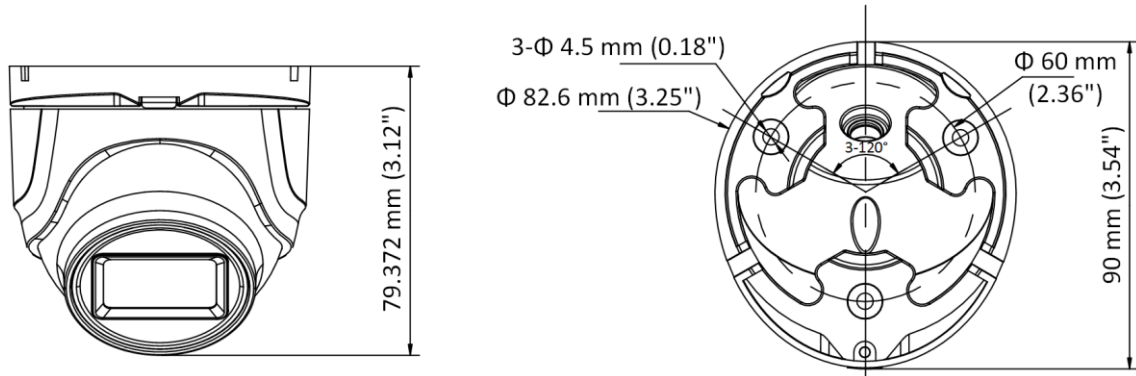

## DS-2CE76D0T-EXIMF 2 MP Outdoor EXIR Fixed Turret Camera

- High quality imaging with 2 MP, 1920 × 1080 resolution
- 2.8 mm, 3.6 mm fixed lens
- Up to 20 m IR distance for bright night imaging
- One port for four switchable signals (TVI/AHD/CVI/CVBS)
- Water and dust resistant (IP67)

## ▪ Specification

Camera	
Model	DS-2CE76D0T-EXIMF
Product Name	2MP Outdoor EXIR Fixed Turret Camera
Image Sensor	2 MP CMOS
Signal System	PAL/NTSC
Resolution	1920 (H) × 1080 (V)
Frame Rate	TVI: 1080p@25fps/30fps AHD: 1080p@25fps/30fps CVI: 1080p@25fps/30fps CVBS: PAL/NTSC
Min. Illumination	0.02 Lux @ (F1.2, AGC ON), 0 Lux with IR
Shutter Time	PAL: 1/25 s to 1/50,000 s; NTSC: 1/30 s to 1/50,000 s
Lens	2.8 mm, 3.6 mm Fixed Lens
Field of View	2.8 mm, horizontal FOV: 96.5°, vertical FOV: 48.9°, diagonal FOV: 120.5° 3.6 mm, horizontal FOV: 76.9°, vertical FOV: 40.6°, diagonal FOV: 92.0°
Lens Mount	M12
Day & Night	IR Cut Filter
WDR (Wide Dynamic Range)	Digital WDR
Angle Adjustment	Pan: 0° to 360°, Tilt: 0° to 75°, Rotation: 0° to 360°
Image	
Image Mode	STD/HIGH-SAT
AGC	Yes
Day/Night Mode	Auto/Color/BW (Black and White)
White Balance	Auto
AE (Auto Exposure) Mode	DWDR, BLC, Global
Noise Reduction	2D DNR
Language	English
Function	Brightness, Mirror, Smart IR, Sharpness
Interface	
Video Output	Switchable TVI/AHD/CVI/CVBS
General	
Operating Conditions	-40°C to 60°C (-40°F to 140°F), Humidity: 90% or less (non-condensing)
Power Supply	12 VDC ± 25%
Consumption	Max. 3.3 W
Protection Level	IP67
Material	Metal
IR Range	Up to 20 m
Communication	HIKVISION-C
Dimension	90 mm × 82.6 mm × 79.372 mm (3.54" × 3.25" × 3.12")
Weight	Approx. 360g (0.79 lb.)

## ▪ Available Model

DS-2CE76D0T-EXIMF(2.8mm)

DS-2CE76D0T-EXIMF(3.6mm)  
 DS-2CE76D0T-EXIMF(2.8mm)(MENA)  
 DS-2CE76D0T-EXIMF(3.6mm)(Chicony)

▪ **Dimension**

▪ **Accessory**

▪ **Optional**

DS-1280ZJ-XS Junction Box	DS-1276ZJ-SUS Corner Mount	DS-1272ZJ-110-TRS Wall Mount	DS-1275ZJ-SUS Vertical Pole Mount
			