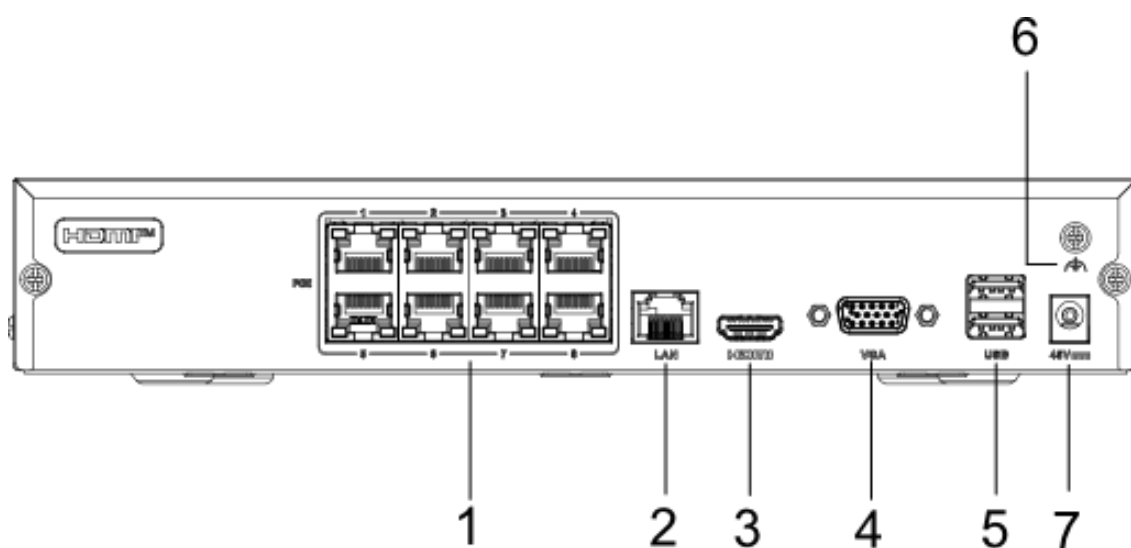

▪ Smart Function

- Supports line crossing and intrusion detection
- Smart search for the selected area in the video; and smart playback to improve the playback efficiency
- Automatically search and add network cameras after device is activated

▪ Network & Ethernet Access

- 8 independent PoE network interfaces
- 1 self-adaptive 10/100 Mbps Ethernet interface
- Hik-Connect for easy network management

▪ Specification

Video and Audio	
IP Video Input	8-ch Up to 6 MP resolution
Incoming Bandwidth	60 Mbps
Outgoing Bandwidth	60 Mbps
HDMI Output	1-ch, 1920 × 1080p/60Hz, 1600 × 1200/60Hz, 1280 × 1024/60Hz, 1280 × 720/60Hz
VGA Output	1-ch, 1920 × 1080p/60Hz, 1600 × 1200/60Hz, 1280 × 1024/60Hz, 1280 × 720/60Hz
Video Output Mode	HDMI/VGA simultaneous output
Decoding	
Decoding Format	H.265+/H.265/ H.264+/H.264
Recording Resolution	6 MP/4 MP/3 MP/1080p/UXGA /720p/VGA/4CIF/DCIF/ 2CIF/CIF/QCIF
Synchronous playback	4-ch
Decoding Capability	4-ch@1080p (30 fps) or 2-ch@4 MP (30 fps) or 1-ch@6 MP (30 fps)
Stream Type	Video, Video & Audio
Network	
Remote Connection	16
Network Protocol	TCP/IP, DHCP, Hik-Connect, DNS, DDNS, NTP, SADP, SMTP, UPnP™
Network Interface	1, RJ-45 10/100Mbps self-adaptive Ethernet interface
PoE	
Interface	8, RJ-45 10/100 Mbps self-adaptive Ethernet interface
Power	≤ 75 W
Standard	IEEE 802.3 af/at
Auxiliary Interface	
SATA	1 SATA interface
Capacity	Up to 6TB capacity for each disk
Alarm In/Out	N/A
USB Interface	Rear panel: 2 × USB 2.0
General	
Power Supply	48 VDC, 1.8 A
Consumption	≤ 10 W
Working Temperature	-10 to +55° C (+14 to +131° F)
Working Humidity	10% to 90%
Dimension (W × D × H)	265 × 223 × 48 mm (10.4" × 8.8" × 1.9")
Weight	≤ 1 kg (2.2 lb)
Certification	
CE	EN50130-4, EN 61000-3-2, EN 61000-3-3

▪ Physical Interface

No.	Description	No.	Description
1	Network interfaces with PoE function	5	USB interfaces
2	LAN network interface	6	GND
3	HDMI interface	7	Power supply
4	VGA interface		

▪ Available Model