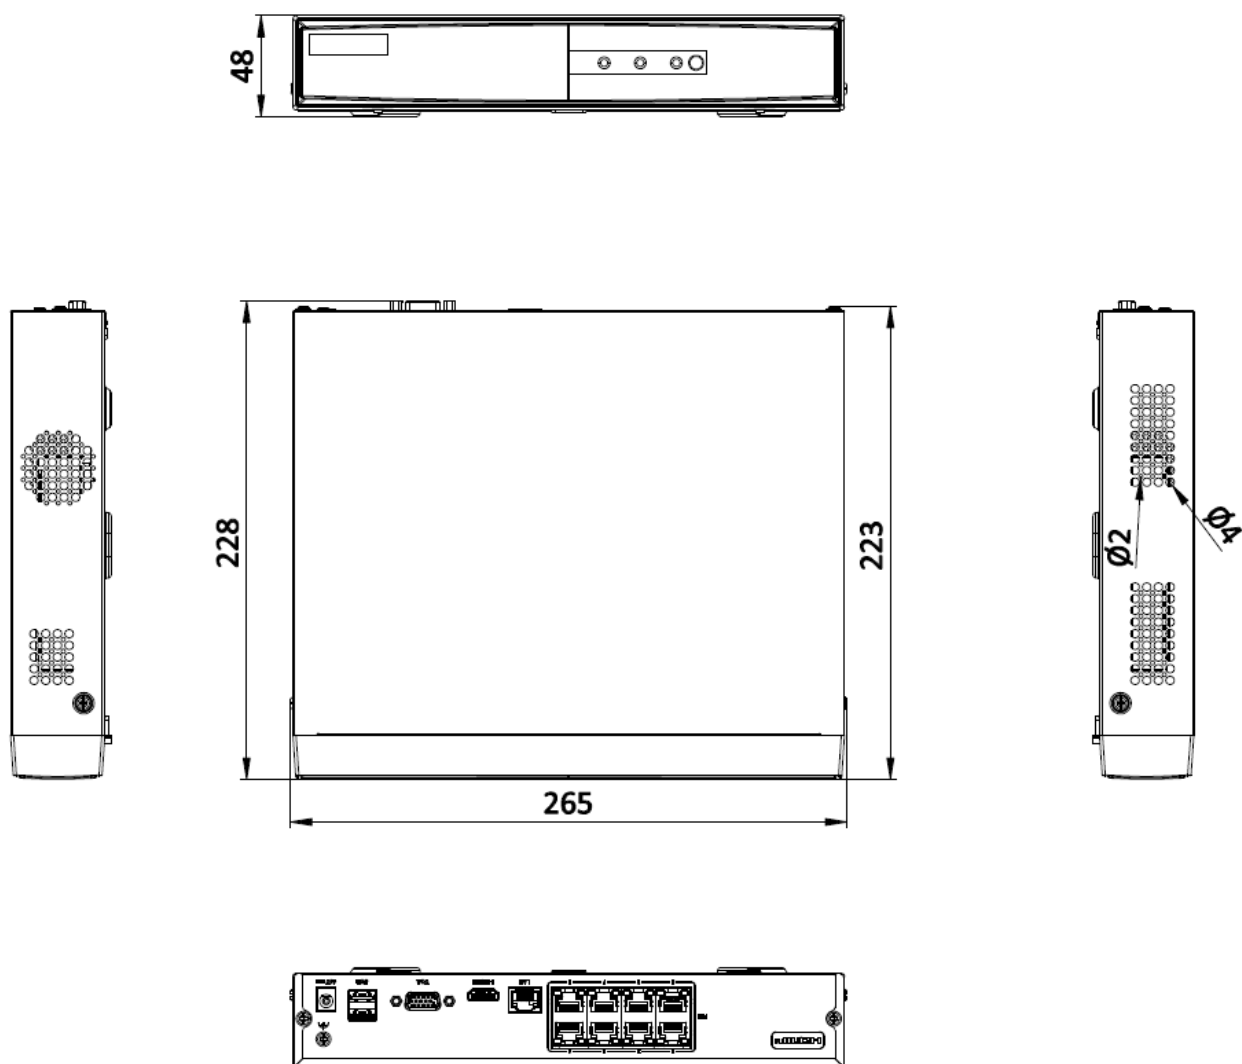

▪ Network & Ethernet Access

- 8 independent PoE network interfaces
- 1 self-adaptive 10/100 Mbps Ethernet interface
- Hik-Connect for easy network management

▪ Specification

Video and Audio	
IP Video Input	8-ch Up to 6 MP resolution
Incoming Bandwidth	60 Mbps
Outgoing Bandwidth	60 Mbps
HDMI Output	1-ch, 1920 × 1080p/60Hz, 1600 × 1200/60Hz, 1280 × 1024/60Hz, 1280 × 720/60Hz
VGA Output	1-ch, 1920 × 1080p/60Hz, 1600 × 1200/60Hz, 1280 × 1024/60Hz, 1280 × 720/60Hz
Video Output Mode	HDMI/VGA simultaneous output
Decoding	
Decoding Format	H.265+/H.265/ H.264+/H.264
Recording Resolution	6 MP/4 MP/3 MP/1080p/UXGA /720p/VGA/4CIF/DCIF/ 2CIF/CIF/QCIF
Synchronous playback	4-ch
Decoding Capability	4-ch@1080p (30 fps) or 2-ch@4 MP (30 fps) or 1-ch@6 MP (30 fps)
Stream Type	Video, Video & Audio
Network	
Remote Connection	16
Network Protocol	TCP/IP, DHCP, Hik-Connect, DNS, DDNS, NTP, SADP, SMTP, UPnP™
Network Interface	1, RJ-45 10/100Mbps self-adaptive Ethernet interface
PoE	
Interface	8, RJ-45 10/100 Mbps self-adaptive Ethernet interface
Power	≤ 75 W
Standard	IEEE 802.3 af/at
Auxiliary Interface	
SATA	1 SATA interface
Capacity	Up to 6TB capacity for each disk
Alarm In/Out	N/A
USB Interface	Rear panel: 2 × USB 2.0
General	
Power Supply	48 VDC, 1.8 A
Consumption	≤ 10 W
Working Temperature	-10 to +55° C (+14 to +131° F)
Working Humidity	10% to 90%
Dimension (W × D × H)	265 × 223 × 48 mm (10.4" × 8.8" × 1.9")
Weight	≤ 1 kg (2.2 lb)
Certification	
CE	EN50130-4, EN 61000-3-2, EN 61000-3-3

▪ Physical Interface

No.	Description	No.	Description
1	Network interfaces with PoE function	5	USB interfaces
2	LAN network interface	6	GND
3	HDMI interface	7	Power supply
4	VGA interface		

▪ Available Model

DS-7108NI-Q1/8P/M(D)

▪ Dimension

scale/1:1;Unit/mm

Headquarters

No.555 Qianmo Road, Binjiang District,
Hangzhou 310051, China
T +86-571-8807-5998
www.hikvision.com

Follow us on social media to get the latest product and solution information.