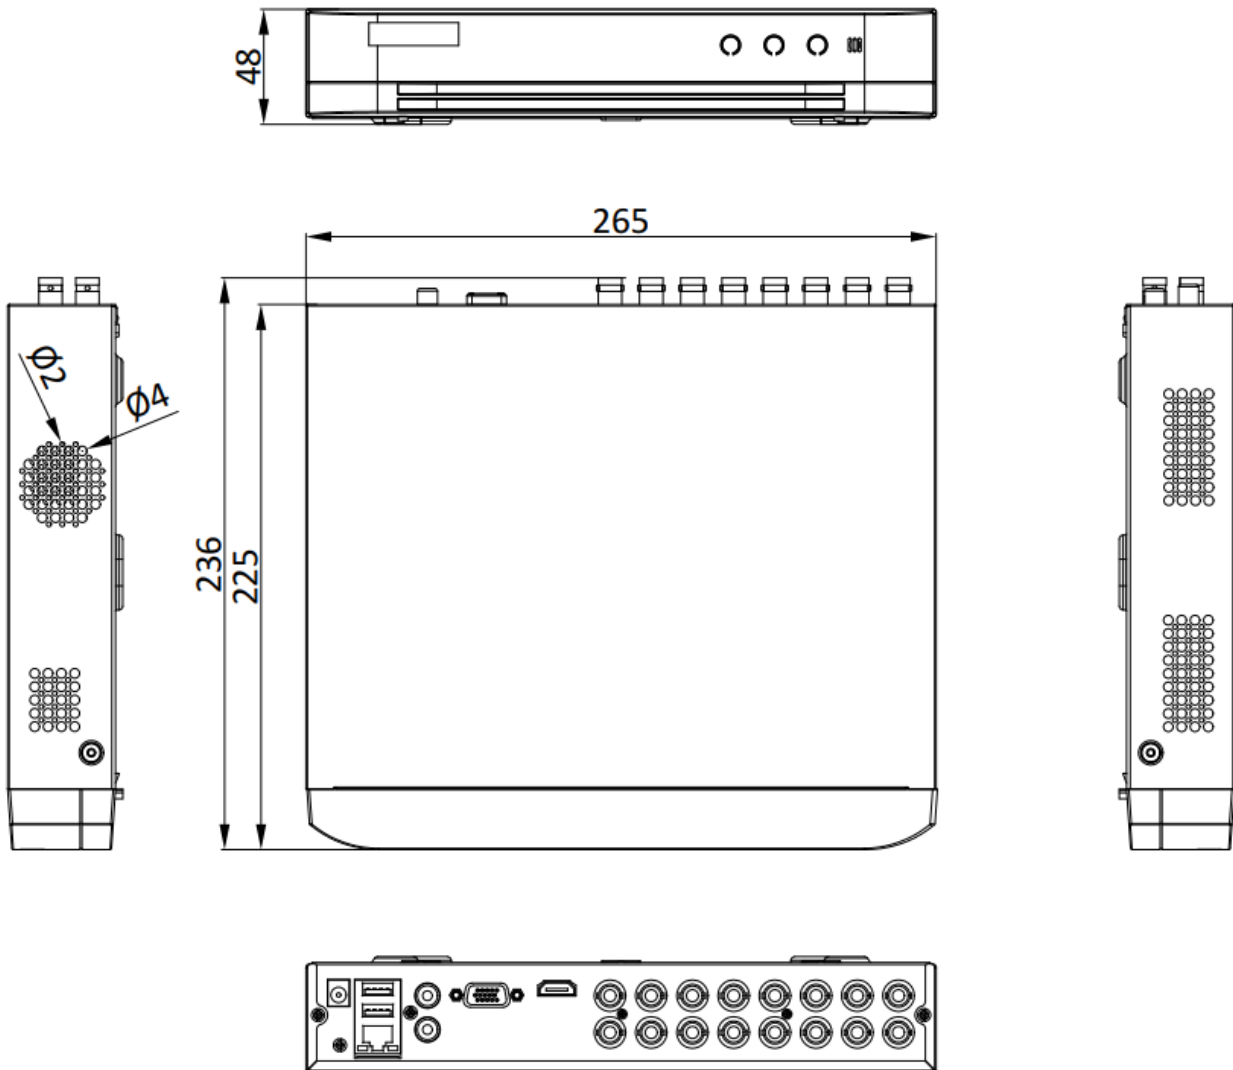

USB Interface	Real panel: 2 × USB 2.0
Alarm In/Out	N/A
General	
Power Supply	12 VDC, 1.9 A
Consumption	≤ 13 W
Working Temperature	-10 °C to +55 °C (+14 °F to +131 °F)
Working Humidity	10% to 90%
Dimension (W × D × H)	265 × 225 × 48 mm (10.4 × 8.9 × 1.9 inch)
Weight	≤ 1.7 kg (3.7 lb)

Dimension

scale/1:1;Unit/mm

Physical Interface

No.	Description	No.	Description
1	Video and Coaxial Audio In	5	AUDIO IN, RCA Connector
2	HDMI Interface	6	USB Interface and LAN Network Interface
3	VGA Interface	7	Power Input
4	AUDIO OUT, RCA Connector	8	GND