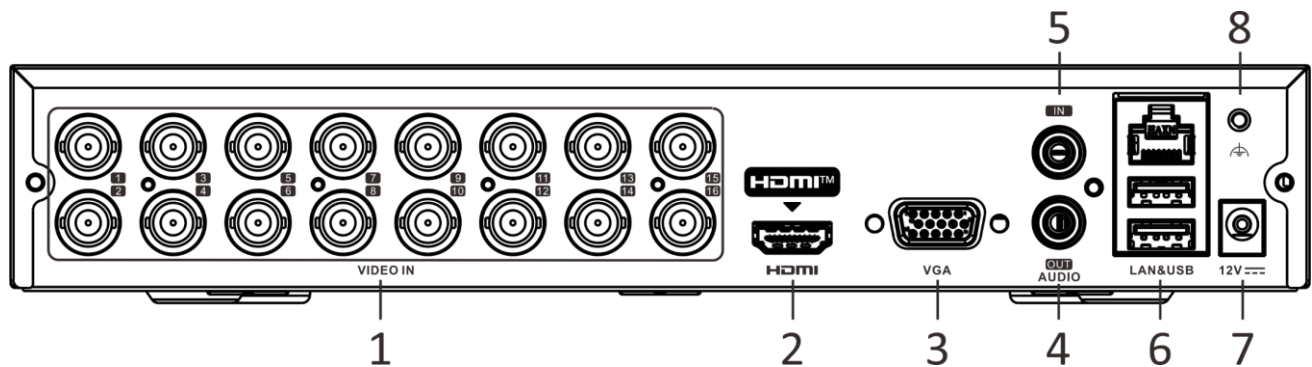

USB Interface	Real panel: 2 × USB 2.0
Alarm In/Out	N/A
General	
Power Supply	12 VDC, 1.9 A
Consumption	≤ 13 W
Working Temperature	-10 °C to +55 °C (+14 °F to +131 °F)
Working Humidity	10% to 90%
Dimension (W × D × H)	265 × 225 × 48 mm (10.4 × 8.9 × 1.9 inch)
Weight	≤ 1.7 kg (3.7 lb)

Dimension

scale/1:1;Unit/mm

Physical Interface

No.	Description	No.	Description
1	Video and Coaxial Audio In	5	AUDIO IN, RCA Connector
2	HDMI Interface	6	USB Interface and LAN Network Interface
3	VGA Interface	7	Power Input
4	AUDIO OUT, RCA Connector	8	GND