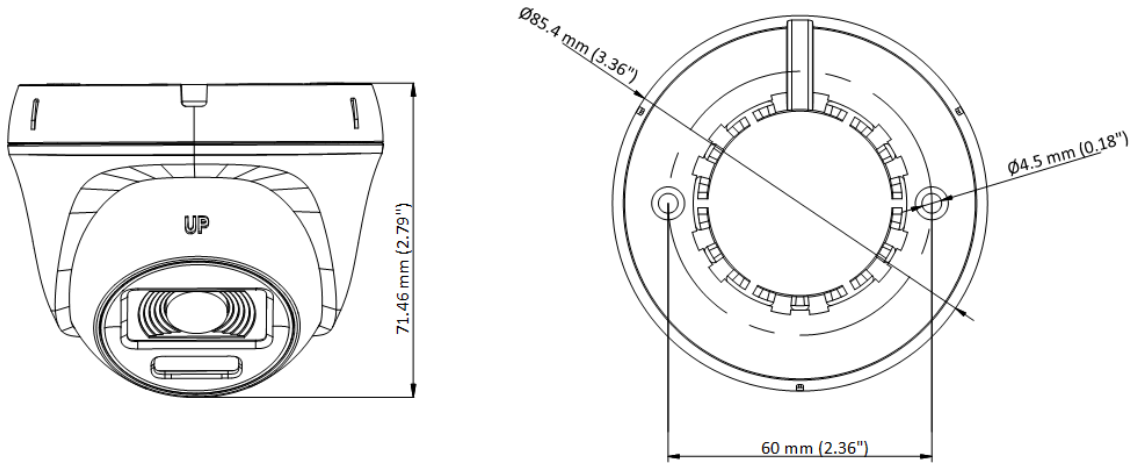

▪ Specification

Camera	
Image Sensor	2 MP CMOS
Max. Resolution	1920 (H) × 1080 (V)
Signal System	PAL/NTSC
Frame Rate	TVI: 1080p@25fps/30fps CVI: 1080p@25fps/30fps AHD:1080p@25fps/30fps CVBS: PAL/NTSC
Min. Illumination	0.001 Lux @ (F1.0, AGC ON) , 0 Lux with white light
Shutter Time	PAL: 1/25 s to 1/50,000 s;NTSC: 1/30 s to 1/50,000 s
Lens Mount	M12
Light Alarm	Solid Light Alarm (White Light)
Day & Night	24/7 Color Imaging
Angle Adjustment	Pan: 0° to 360°, Tilt: 0° to 75°, Rotation: 0° to 360°
Lens	
Lens Type	2.8 mm/3.6 mm fixed focal lens
Focal Length & FOV	2.8 mm, horizontal FOV: 102°, vertical FOV: 54°, diagonal FOV: 121° 3.6 mm, horizontal FOV: 80°, vertical FOV: 43°, diagonal FOV: 95°
Illuminator	
Supplement Light Type	White Light
Image	
Image Parameters Switch	STD/HIGH-SAT/HIGHLIGHT
Image Settings	Brightness,Contrast,Mirror,Defective Pixel Correction,Sharpness,Smart Light,Anti-Banding
Wide Dynamic Range (WDR)	Digital WDR
Image Enhancement	DWDR,BLC,HLC,Global
White Light	Auto/Off
AGC	Yes
Day/Night Mode	Color
White Balance	Auto/Manual
Noise Reduction	3D DNR/2D DNR
Language	English
Interface	
Video Output	Switchable TVI/AHD/CVI/CVBS
General	
Operating Condition	-40°C to 60°C (-40°F to 140°F), humidity: 90% or less (non-condensing)
Power Supply	12 VDC±25% *You are recommended to use one power adapter to supply the power for one camera.
Consumption	Max. 2.4 W
Material	Plastic
White Light Range	Up to 20 m
Dimension	∅ 85.4 mm × 71.46 mm (∅ 3.36" × 2.79")

Weight

Approx.123 g (0.27 lb)

▪ **Available Model**

THC-T129-P

▪ **Dimension**

▪ **Accessory**

▪ **Optional**

HIA-J101 Junction Box	HIA-B201 Corner Mount	HIA-B301 Vertical Pole Mount	HIA-B401-110T Wall Mount
			