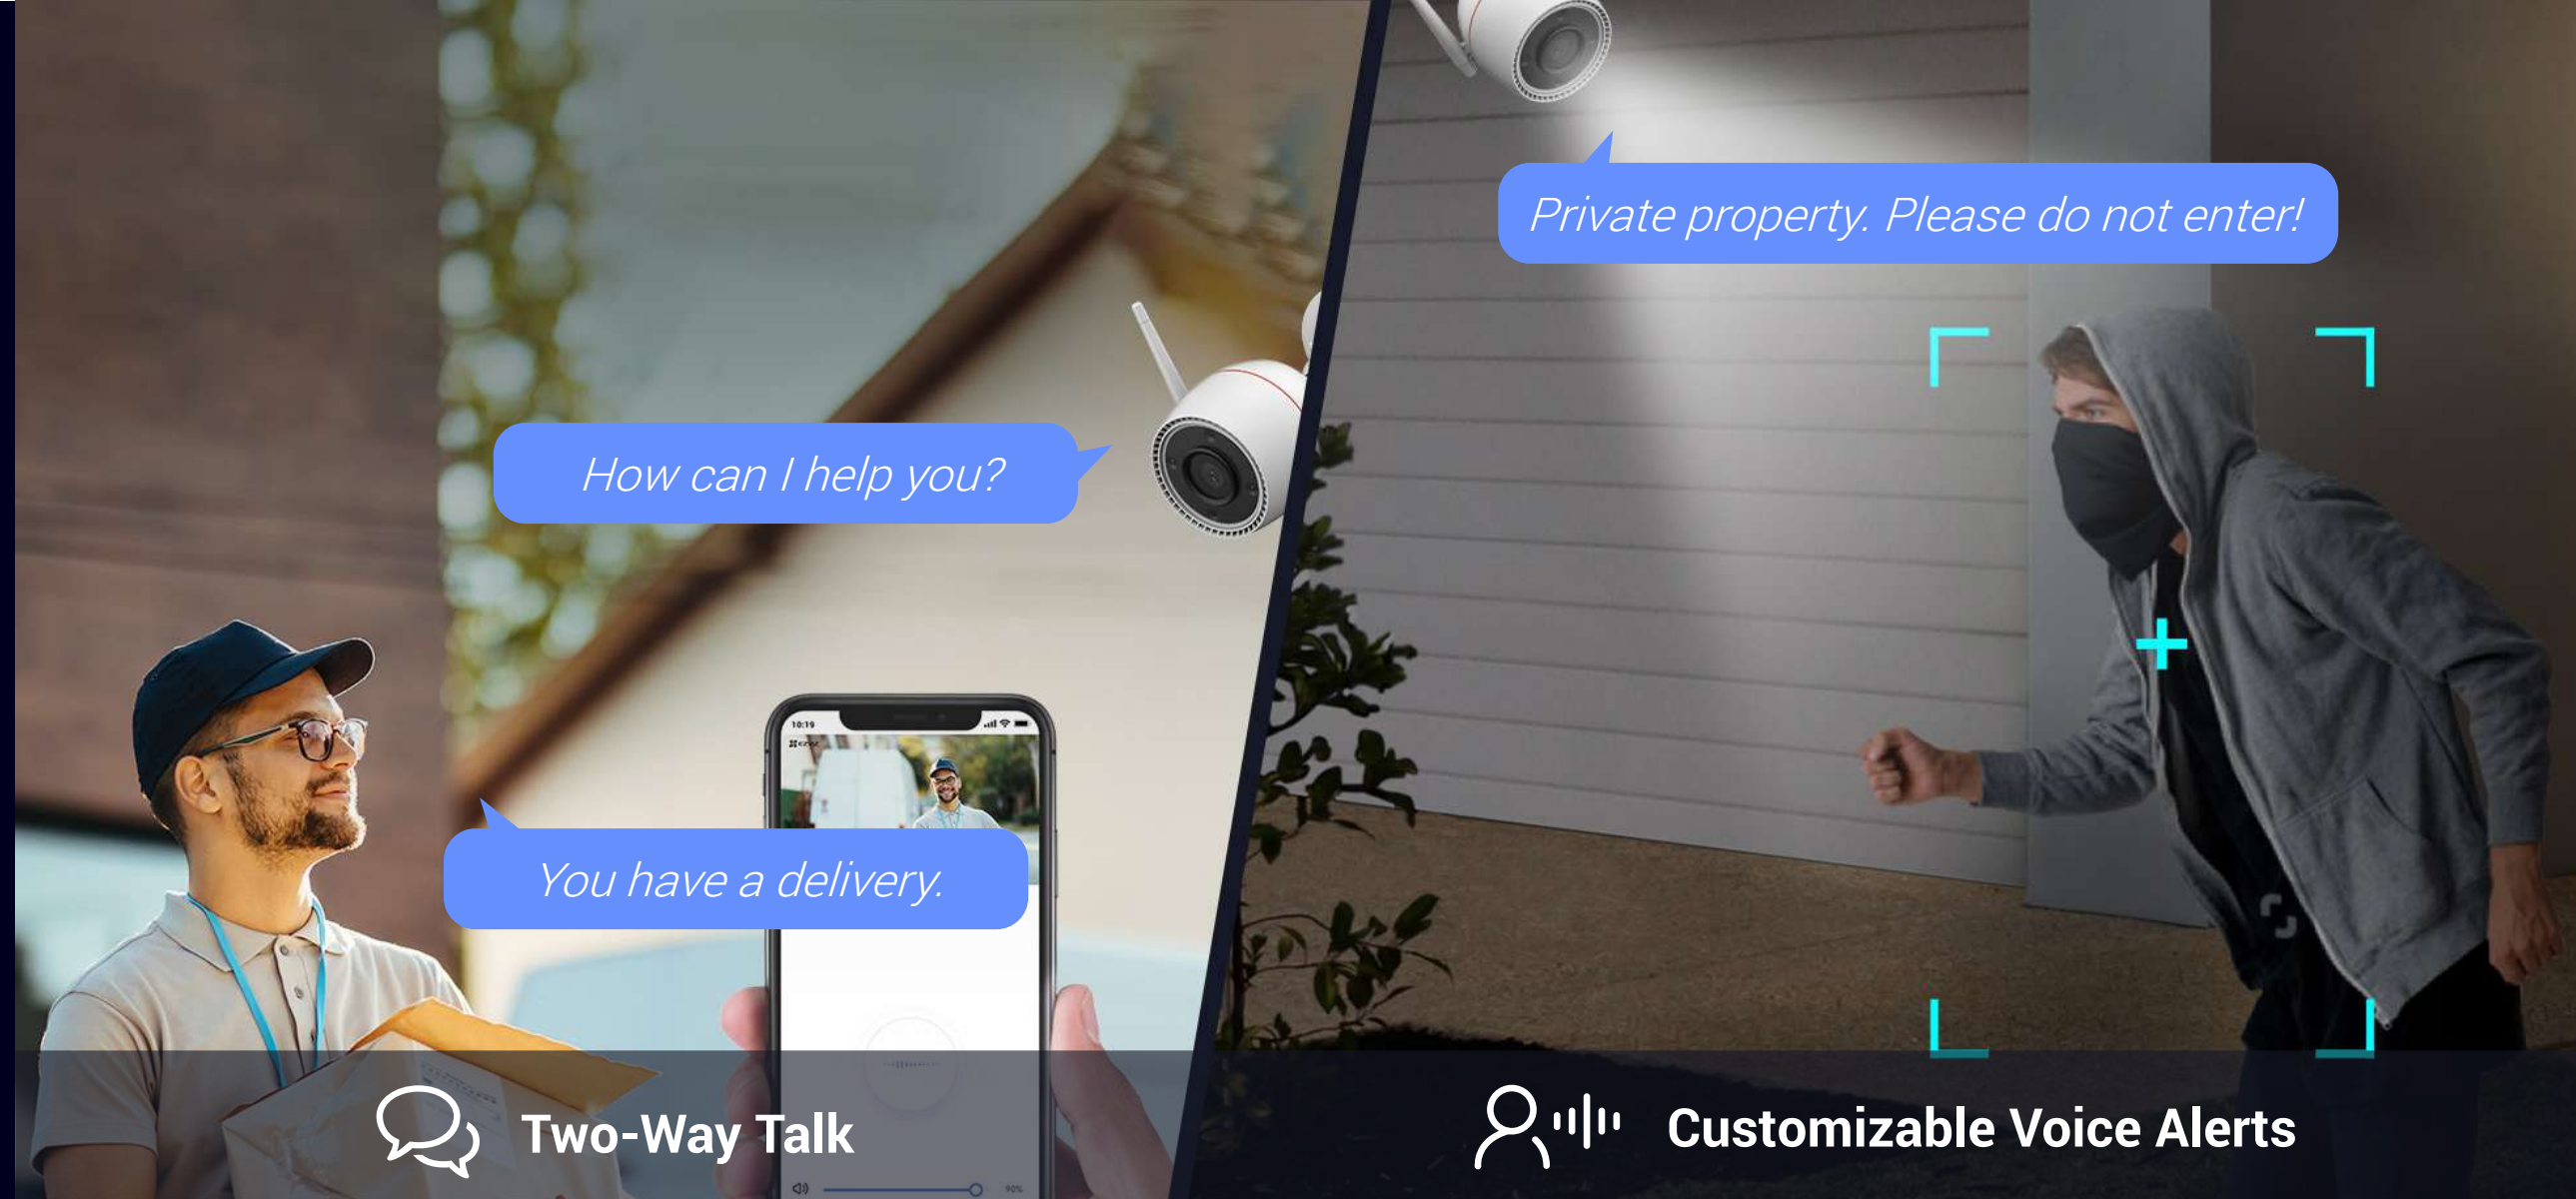

# Useful AI features for smarter controls

AI-Powered Human Shape Detection

Waving-Hand Recognition & Control

Customizable Detection Zone

FREE No Subscription Fee

## Receive smarter notifications

The camera's on-board AI algorithm helps distinguish and detect moving people in particular. It reduces alerts caused by falling leaves or flying insects, and informs you when someone enters your property area.

## Ring up a call by simply waving your hand

Your family members or visitors can initiate a video call to your phone<sup>3</sup> by waving at the camera. Whenever your kids come home from school, they can let you know.

## A vigilant guard who works around the clock

The H3c 2K+ integrates EZVIZ's beloved active defense function to provide an extra layer of protection. Upon detection of intruders, the camera will set off a loud siren and flash two spotlights<sup>4</sup> to warn them away.