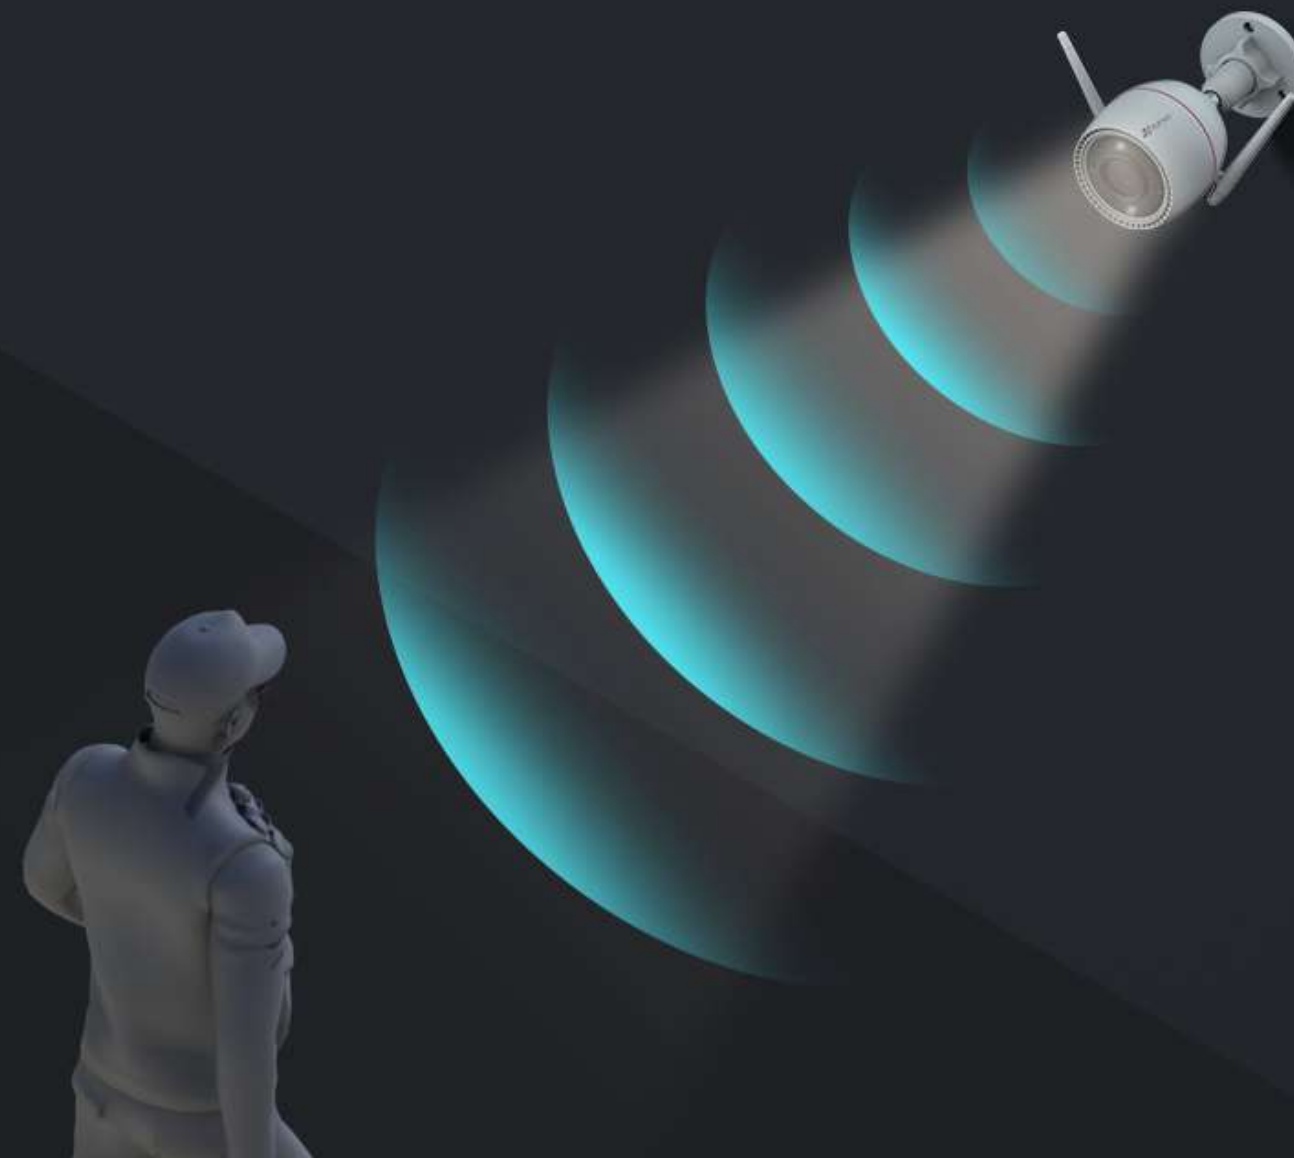

## Receive smarter notifications

The camera's on-board AI algorithm helps distinguish and detect moving people in particular. It reduces alerts caused by falling leaves or flying insects, and informs you when someone enters your property area.

## Ring up a call by simply waving your hand

Your family members or visitors can initiate a video call to your phone<sup>3</sup> by waving at the camera. Whenever your kids come home from school, they can let you know.

## A vigilant guard who works around the clock

The H3c 2K+ integrates EZVIZ's beloved active defense function to provide an extra layer of protection. Upon detection of intruders, the camera will set off a loud siren and flash two spotlights<sup>4</sup> to warn them away.