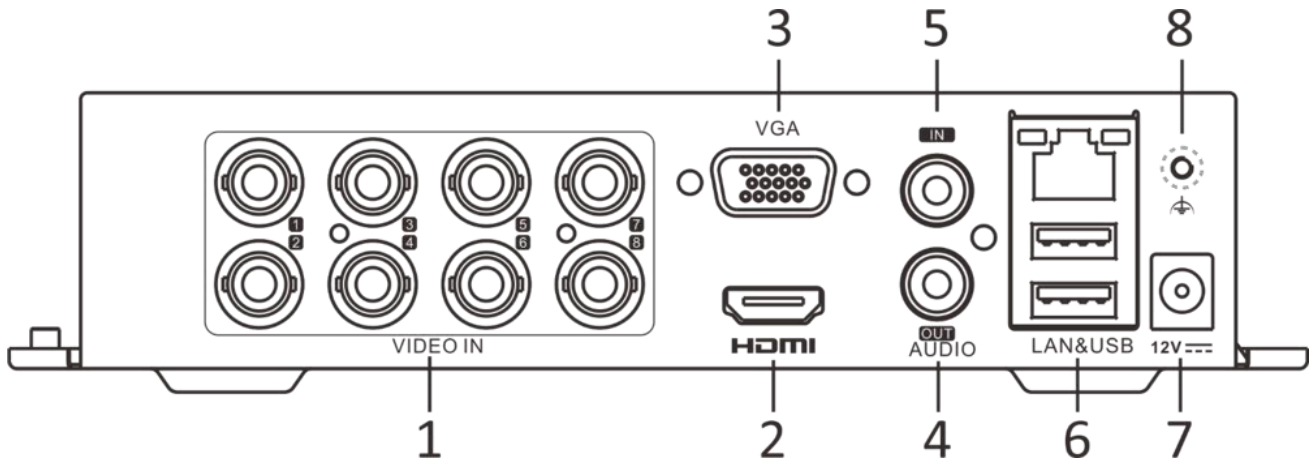

Physical Interface

No.	Description	No.	Description
1	Video and coaxial audio in	5	AUDIO IN, RCA connector
2	HDMI interface	6	LAN network interface and USB interface
3	VGA interface	7	12 VDC power input
4	AUDIO OUT, RCA connector	8	GND

Available Model

iDS-7108HQHI-M1/S

Headquarters

No.555 Qianmo Road, Binjiang District,
Hangzhou 310051, China
T +86-571-8807-5998
www.hikvision.com

Follow us on social media to get the latest product and solution information.