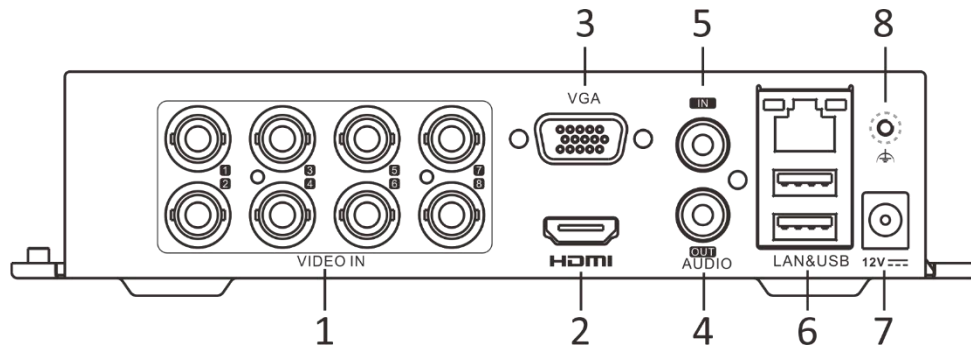

Physical Interface

No.	Description	No.	Description
1	Video and coaxial audio in	5	AUDIO IN, RCA connector
2	HDMI interface	6	LAN network interface and USB interface
3	VGA interface	7	12 VDC power input
4	AUDIO OUT, RCA connector	8	GND

Available Model

DS-7108HGHI-M1

Headquarters

No.555 Qianmo Road, Binjiang District,
Hangzhou 310051, China
T +86-571-8807-5998
www.hikvision.com

Follow us on social media to get the latest product and solution information.