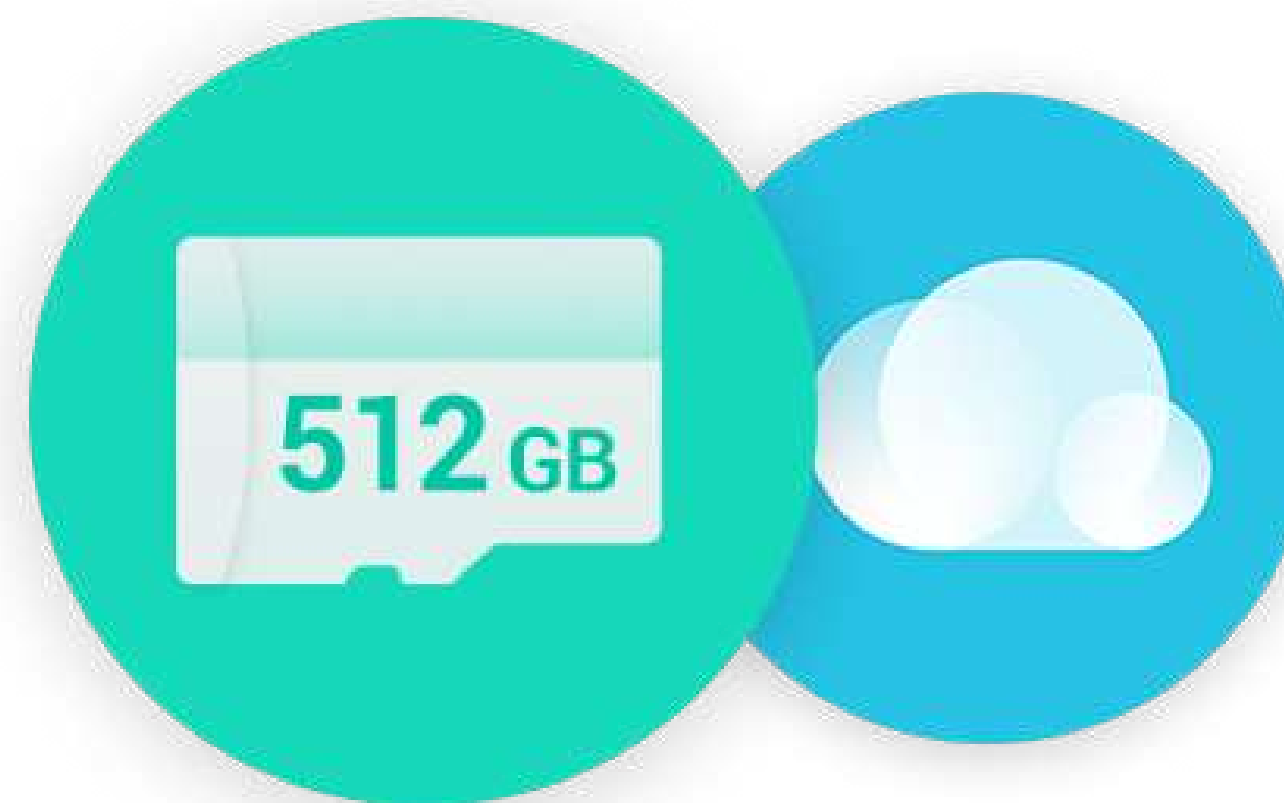

Supports MicroSD Card
(Up to 512 GB)

GOOD DESIGN AWARD 2020

Double your views with picture-in-picture display.

EZVIZ designed the C8PF to provide useful picture-in-picture display, in both live viewing and video playback modes. The camera captures a large picture on a small window display, and allows 4x-zoom to render close-up shots on a full screen without blurring the image. You can always tap to zoom in on areas of interest, so as not to miss a thing on far-away objects.

Impressive, non-blurry 8x mixed zoom for extended vision.

The C8PF stands as the world's very first smart home camera that achieves 8x mixed zoom. *What's in the mix, you ask?* The integration of a 12 mm telephoto lens with a 2.8 mm wide-angle lens. Users can take advantage of this advanced feature by using the EZVIZ App to zoom in and out smoothly, keeping an eye on what's important without compromising on image quality or clarity. It also features four infrared lights for great night vision up to 30 meters (98 feet).

Enjoy 512 GB local video storage – or put it on the cloud.

The C8PF has one of the largest on-camera storage capacities in the home security market – up to 512 GB, thanks to the built-in card slot. You can enjoy secure local video storage at all times. Even better, you can add another layer of protection by saving your data on EZVIZ's CloudPlay with a service subscription.