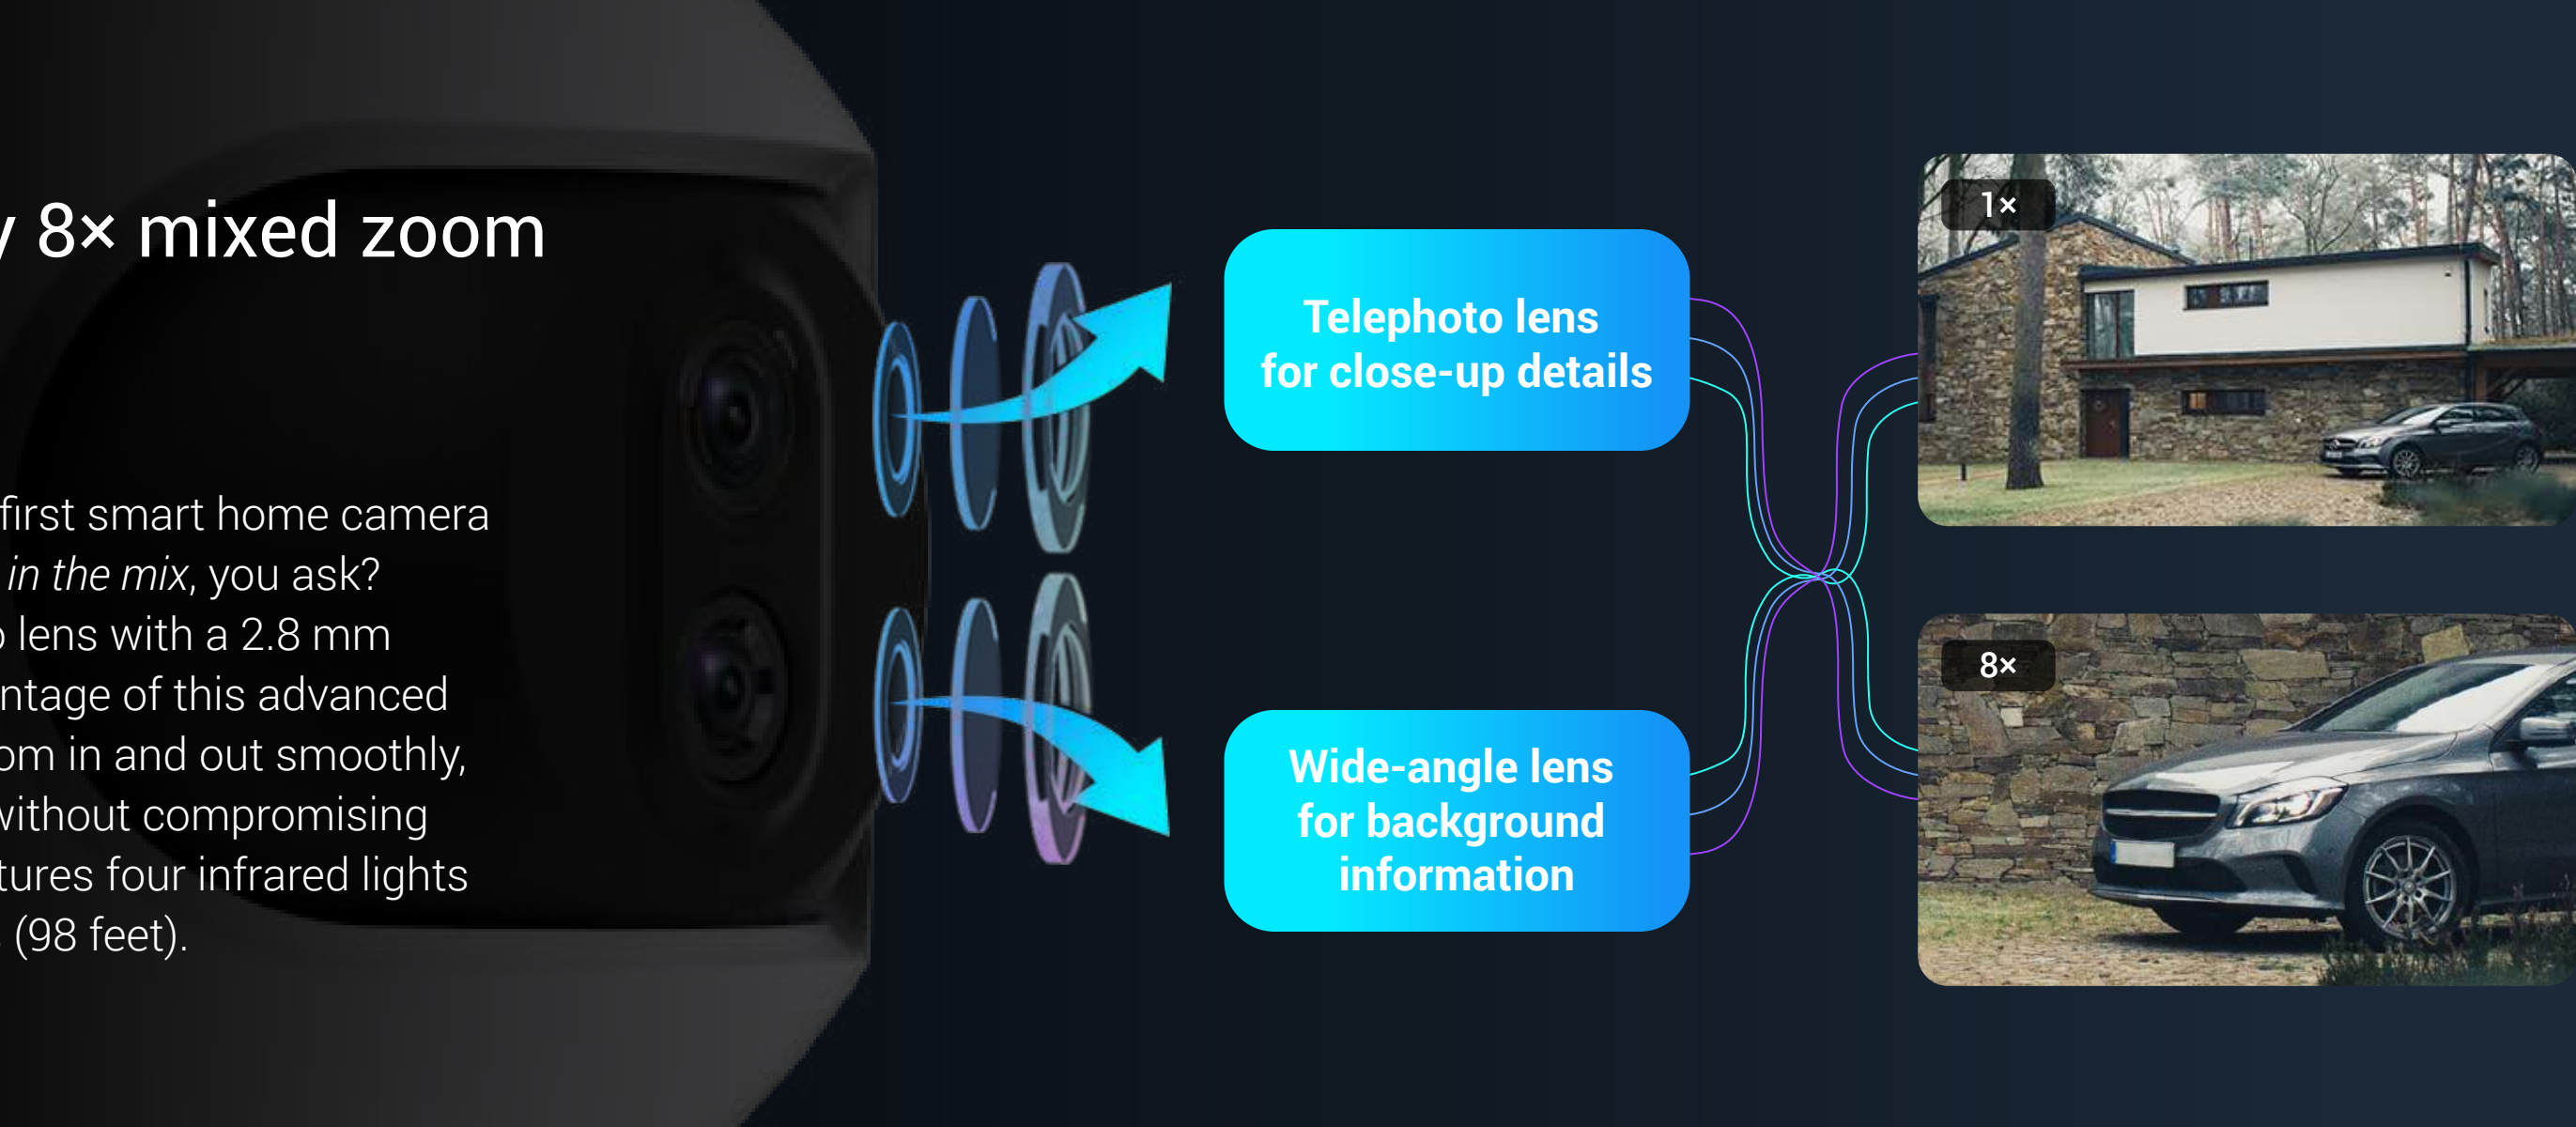

C8PF

GOOD DESIGN
AWARD 2020

Dual-Lens Pan & Tilt Wi-Fi Camera

Wider, clearer views with picture-in-picture display.

With the award-winning C8PF, you will never miss the bigger picture while also seeing what's important – down to every detail. This pan-tilt-zoom camera features advanced dual-lens technologies to fulfill unprecedented 8× mixed zoom for home protection, and provides a picture-in-picture video display mode of both wide and close-up views.

Intelligent
Dual Lenses

Picture-in-Picture
Display Mode

8× Mixed Zoom

360° Panoramic
Coverage

AI-Powered Human
Shape Detection

Two-Way Talk

IR Night Vision
(Up to 98 ft / 30 m)

Weatherproof
Design

Supports MicroSD Card
(Up to 512 GB)

GOOD DESIGN AWARD 2020

Double your views with picture-in-picture display.

EZVIZ designed the C8PF to provide useful picture-in-picture display, in both live viewing and video playback modes. The camera captures a large picture on a small window display, and allows 4x-zoom to render close-up shots on a full screen without blurring the image. You can always tap to zoom in on areas of interest, so as not to miss a thing on far-away objects.

Impressive, non-blurry 8x mixed zoom for extended vision.

The C8PF stands as the world's very first smart home camera that achieves 8x mixed zoom. *What's in the mix, you ask?* The integration of a 12 mm telephoto lens with a 2.8 mm wide-angle lens. Users can take advantage of this advanced feature by using the EZVIZ App to zoom in and out smoothly, keeping an eye on what's important without compromising on image quality or clarity. It also features four infrared lights for great night vision up to 30 meters (98 feet).