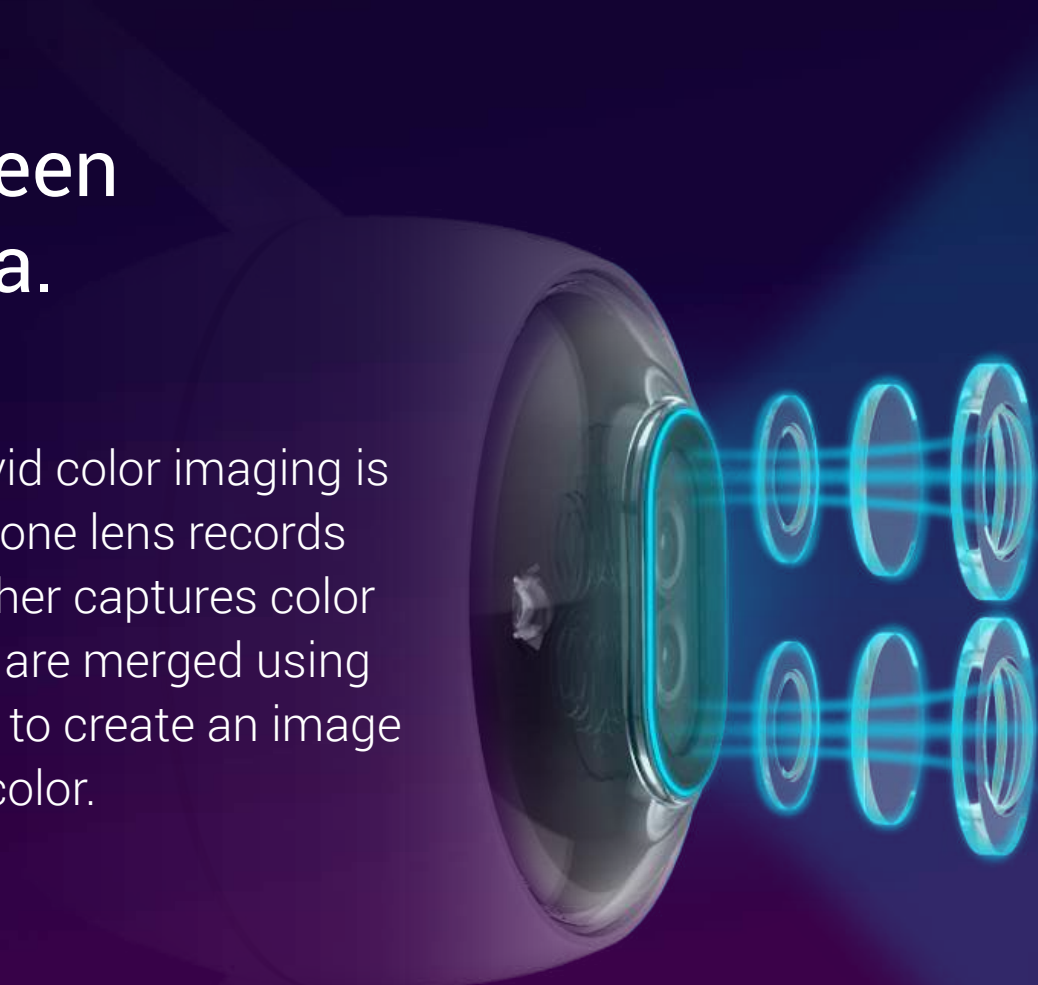

C3X

AI-Powered Dark-Fighter

Dual-lens Wi-Fi camera with built-in AI.

Meet the world's first commercial-grade security camera with a dual-lens setup. Night time color video has become a reality, even with the absence of supplemental lights. And built-in AI algorithms just made everything easier. Now you can get accurate alerts when people and vehicles appear in your specified zones. Get protection with the C3X, in high-tech and professional fashion.

Intelligent Dual-Lens

Color Night Vision

Embedded AI Deep Learning Algorithm

Human/Vehicle Shape Detection

H.265

H.265 Video Compression

Active Defense with Siren and Strobe Light

Dustproof and Waterproof IP67

Customizable Voice Alerts

The first dual-lens seen on a security camera.

In the dual-2 MP camera setup, vivid color imaging is accomplished using two lenses – one lens records the ambient brightness and the other captures color information. Then the two images are merged using EZVIZ's own proprietary algorithm to create an image that is rich in details and realistic color.