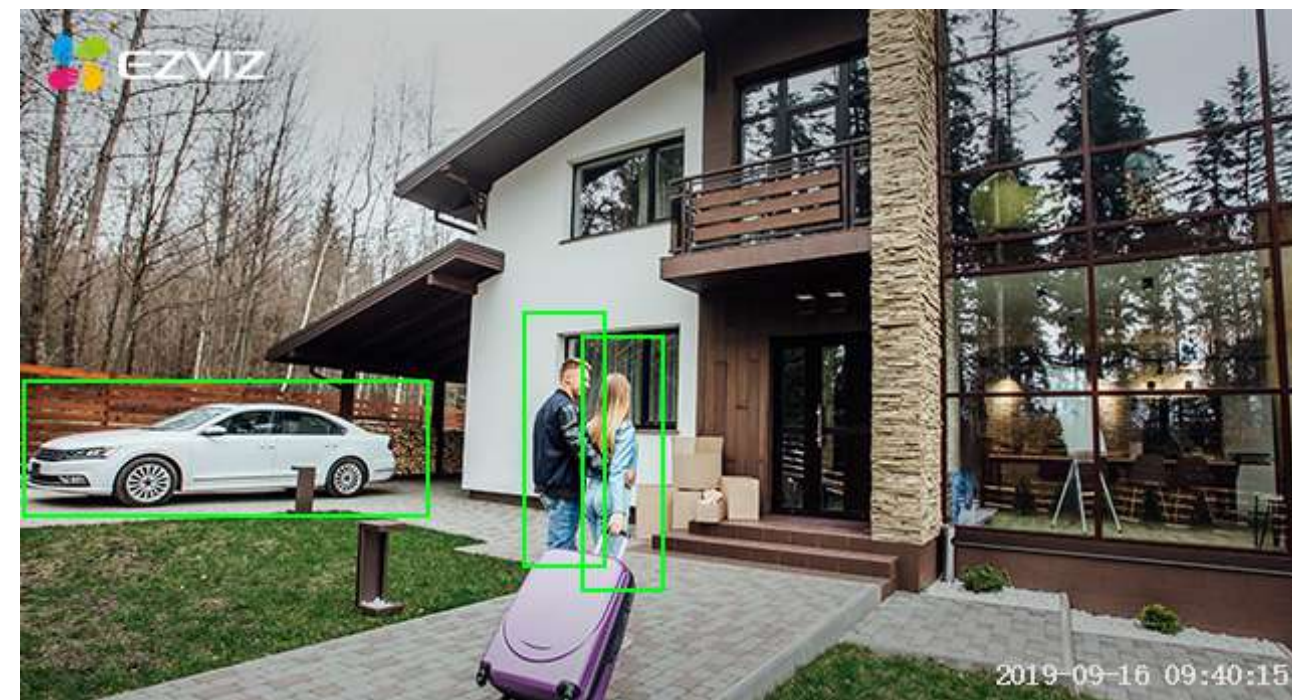

Customizable Voice Alerts

The first dual-lens seen on a security camera.

In the dual-2 MP camera setup, vivid color imaging is accomplished using two lenses – one lens records the ambient brightness and the other captures color information. Then the two images are merged using EZVIZ's own proprietary algorithm to create an image that is rich in details and realistic color.

Motion-triggered recording of people and vehicles.

With a built-in deep learning model, the C3X can detect the motion of person and vehicle shapes in real-time. Now you can receive the precise motion alerts you've always wanted. When no one is watching, the C3X takes the shift for you.

Actively protects places that matter.

The C3X lets you draw particular zones on the EZVIZ App to protect what matters to you the most. You can decide whether you want to keep people, cars, or both out of the zones. Upon detection of objects of interest, the camera will issue a loud siren and flash the strobe light to drive intruders away. You'll receive a notification in a split second.