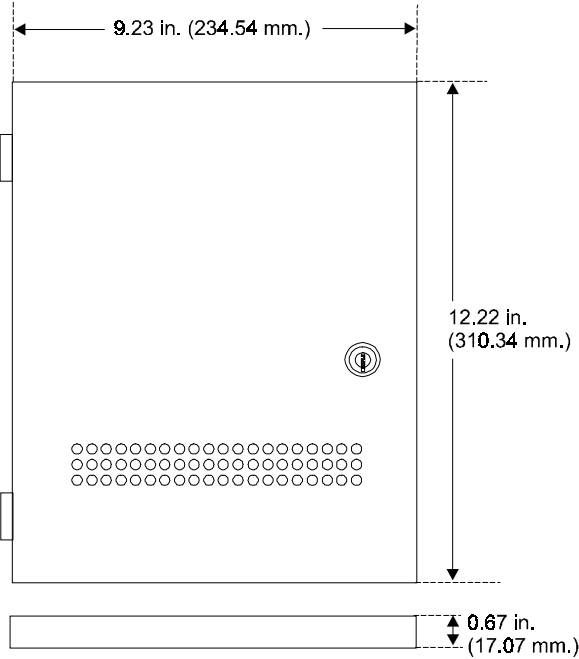

BB-XP Cabinet

50897
Revision B

11/09/01
ECN 01-488

The BB-XP Cabinet is hinged on the left, and is shipped assembled with a chassis installed. Below are the cabinet dimensions for installation.

Cabinet Door