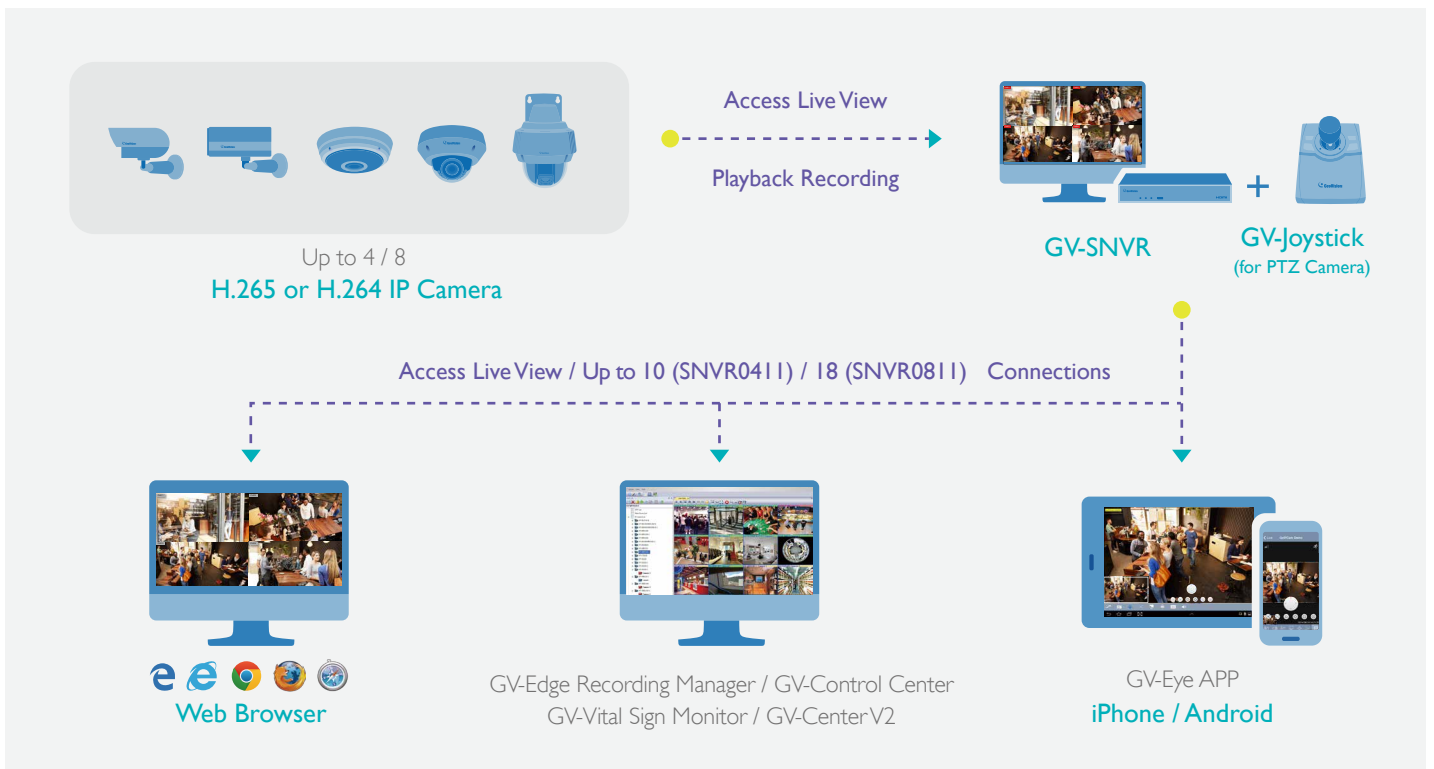

Como funciona